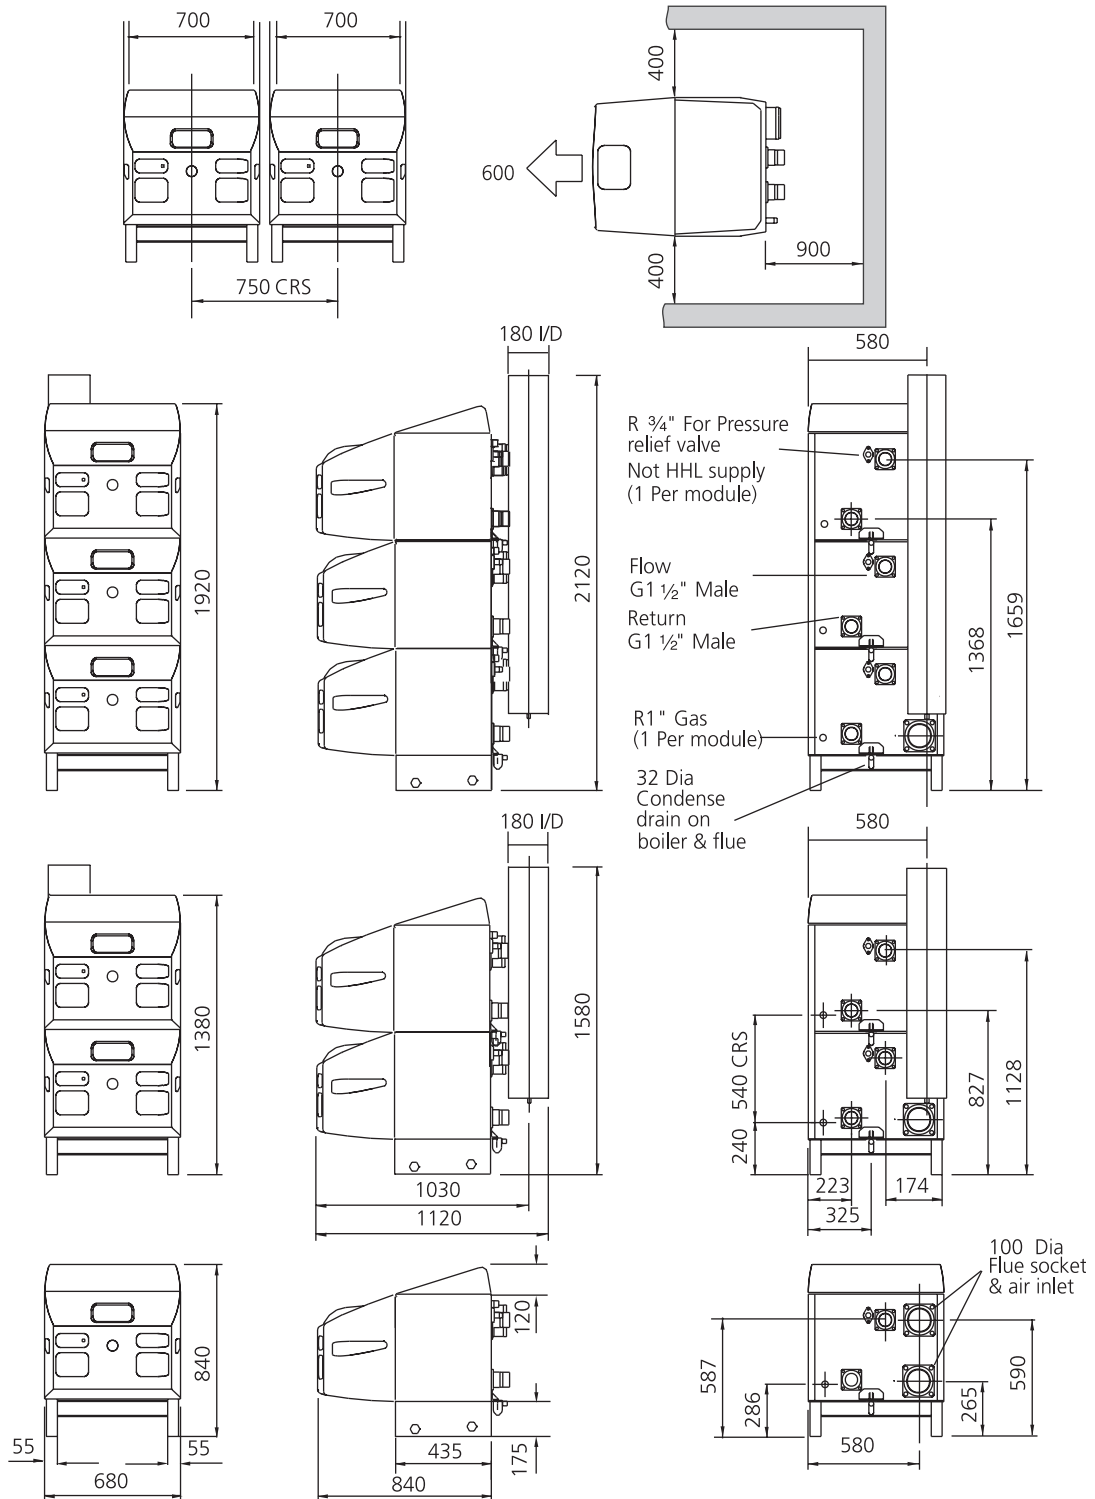

# Dimensional Details

Wessex ModuMax WM 100c / 110he / 120c Boiler Dimensions and Clearances

# Dimensional Details

Wessex ModuMax WM 150c / 160he / 200c / 220he / 250c Boiler Dimensions and Clearances