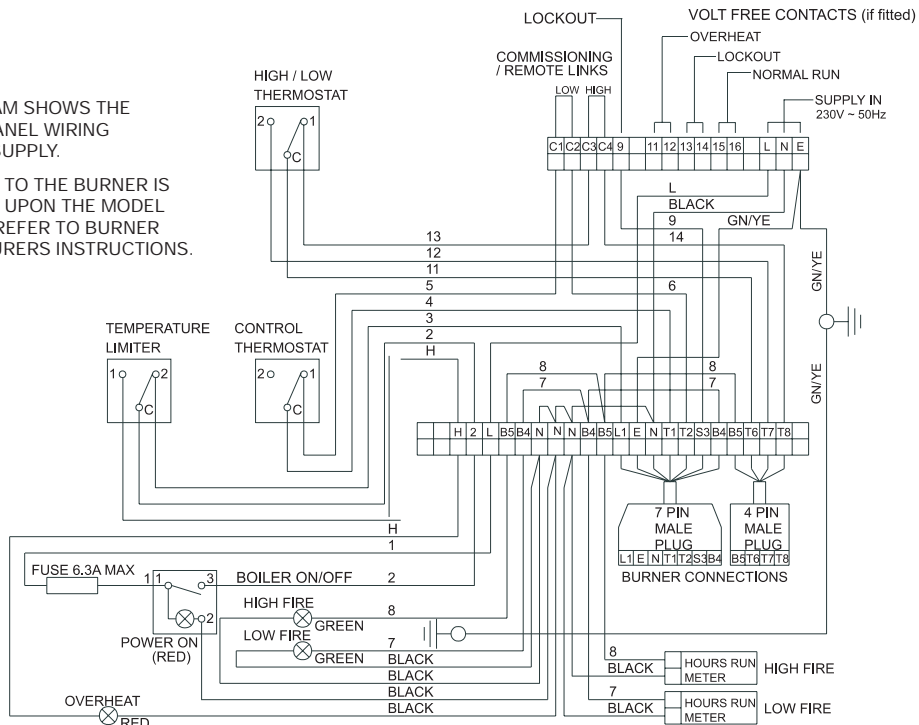

Wiring Diagrams

Shaftesbury

High/Low Operation

NOTE:
THIS DIAGRAM SHOWS THE
CONTROL PANEL WIRING
230V-50Hz. SUPPLY.

THE SUPPLY TO THE BURNER IS
DEPENDANT UPON THE MODEL
SELECTED. REFER TO BURNER
MANUFACTURERS INSTRUCTIONS.

On/Off Or Fully Modulating Operation

NOTE:
THIS DIAGRAM SHOWS THE
CONTROL PANEL WIRING
230V-50Hz. SUPPLY.

THE SUPPLY TO THE BURNER IS
DEPENDANT UPON THE MODEL
SELECTED. REFER TO BURNER
MANUFACTURERS INSTRUCTIONS.