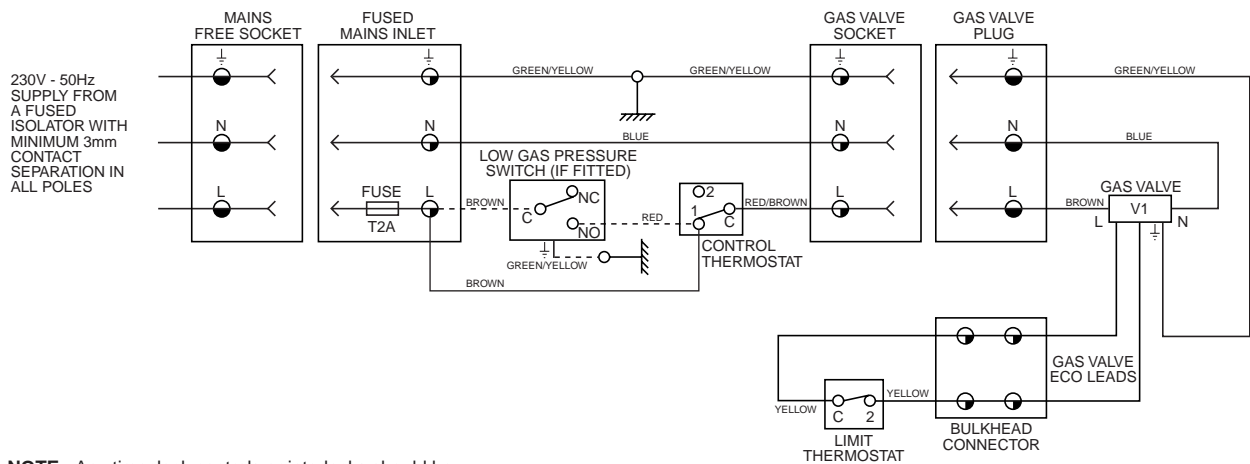

# Wiring Diagram

## Purewell Integra Permanent Pilot

### Standard Controls Wiring Diagram Schematic

**NOTE:** Any timeclock controls or interlocks should be wired to interrupt the supply to the boiler.