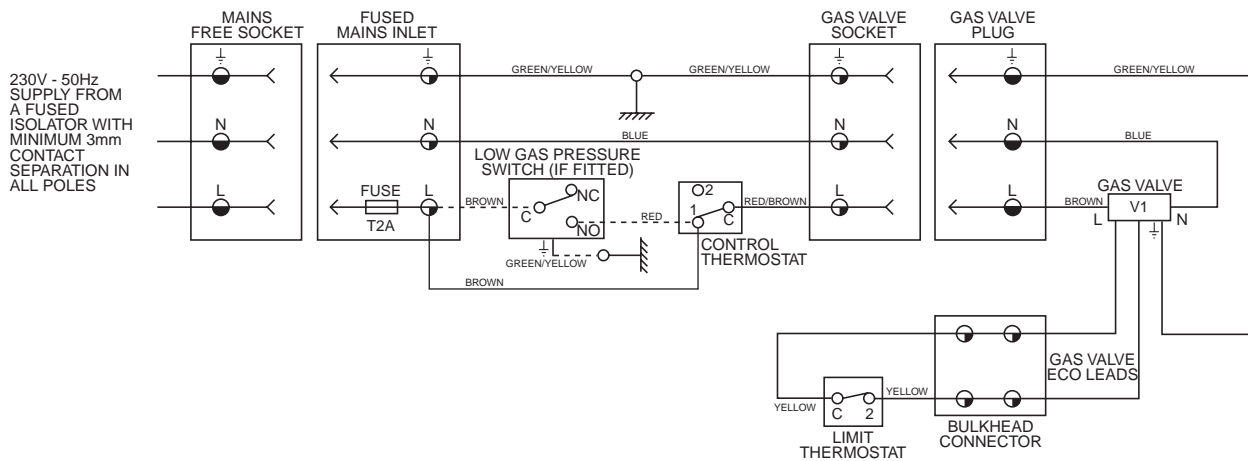

# Wiring Diagram

Purewell Classic - Permanent Pilot

## Standard Controls Wiring Diagram Schematic

Note: Any timeclock controls or interlocks should be wired to interrupt the supply to the boiler.

## Standard Controls Wiring Diagram Schematic (with optional on/off damper)

Note: Any timeclock controls or interlocks should be wired to interrupt the supply to the boiler.