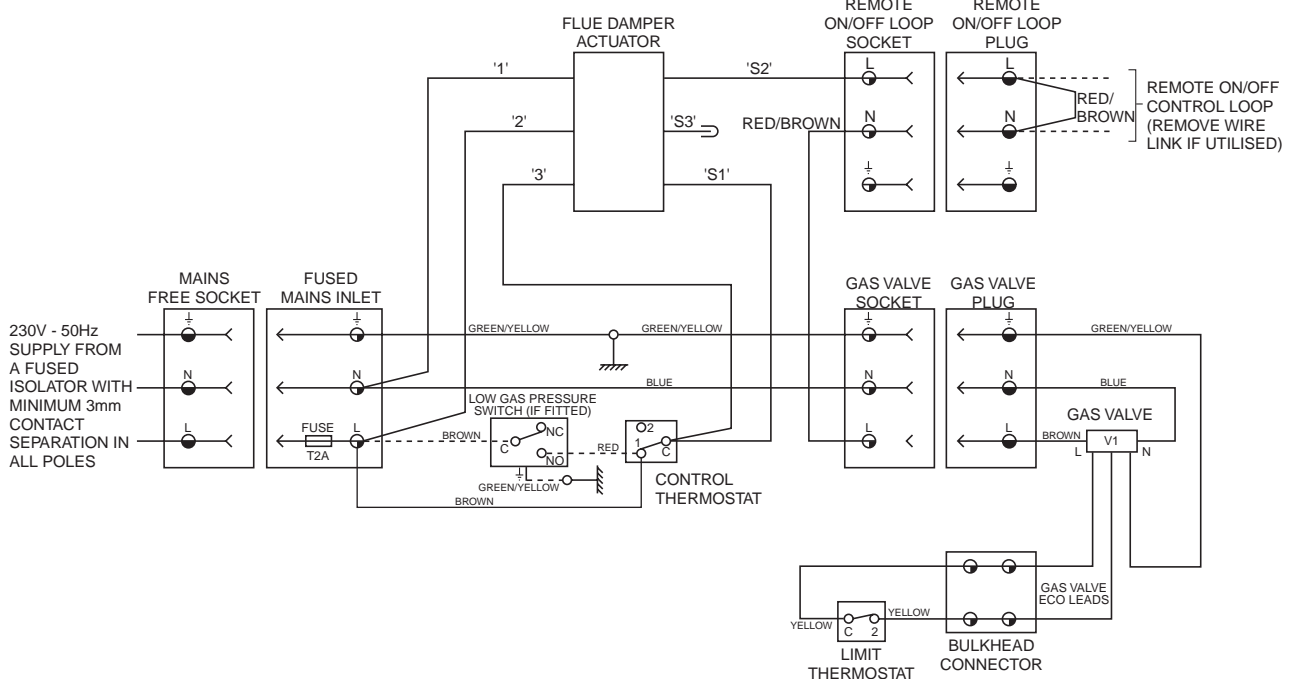

# Wiring Diagram

Purewell Classic - Permanent Pilot

## Standard Controls Wiring Diagram Schematic

Note: Any timeclock controls or interlocks should be wired to interrupt the supply to the boiler.

## Standard Controls Wiring Diagram Schematic (with optional on/off damper)

Note: Any timeclock controls or interlocks should be wired to interrupt the supply to the boiler.